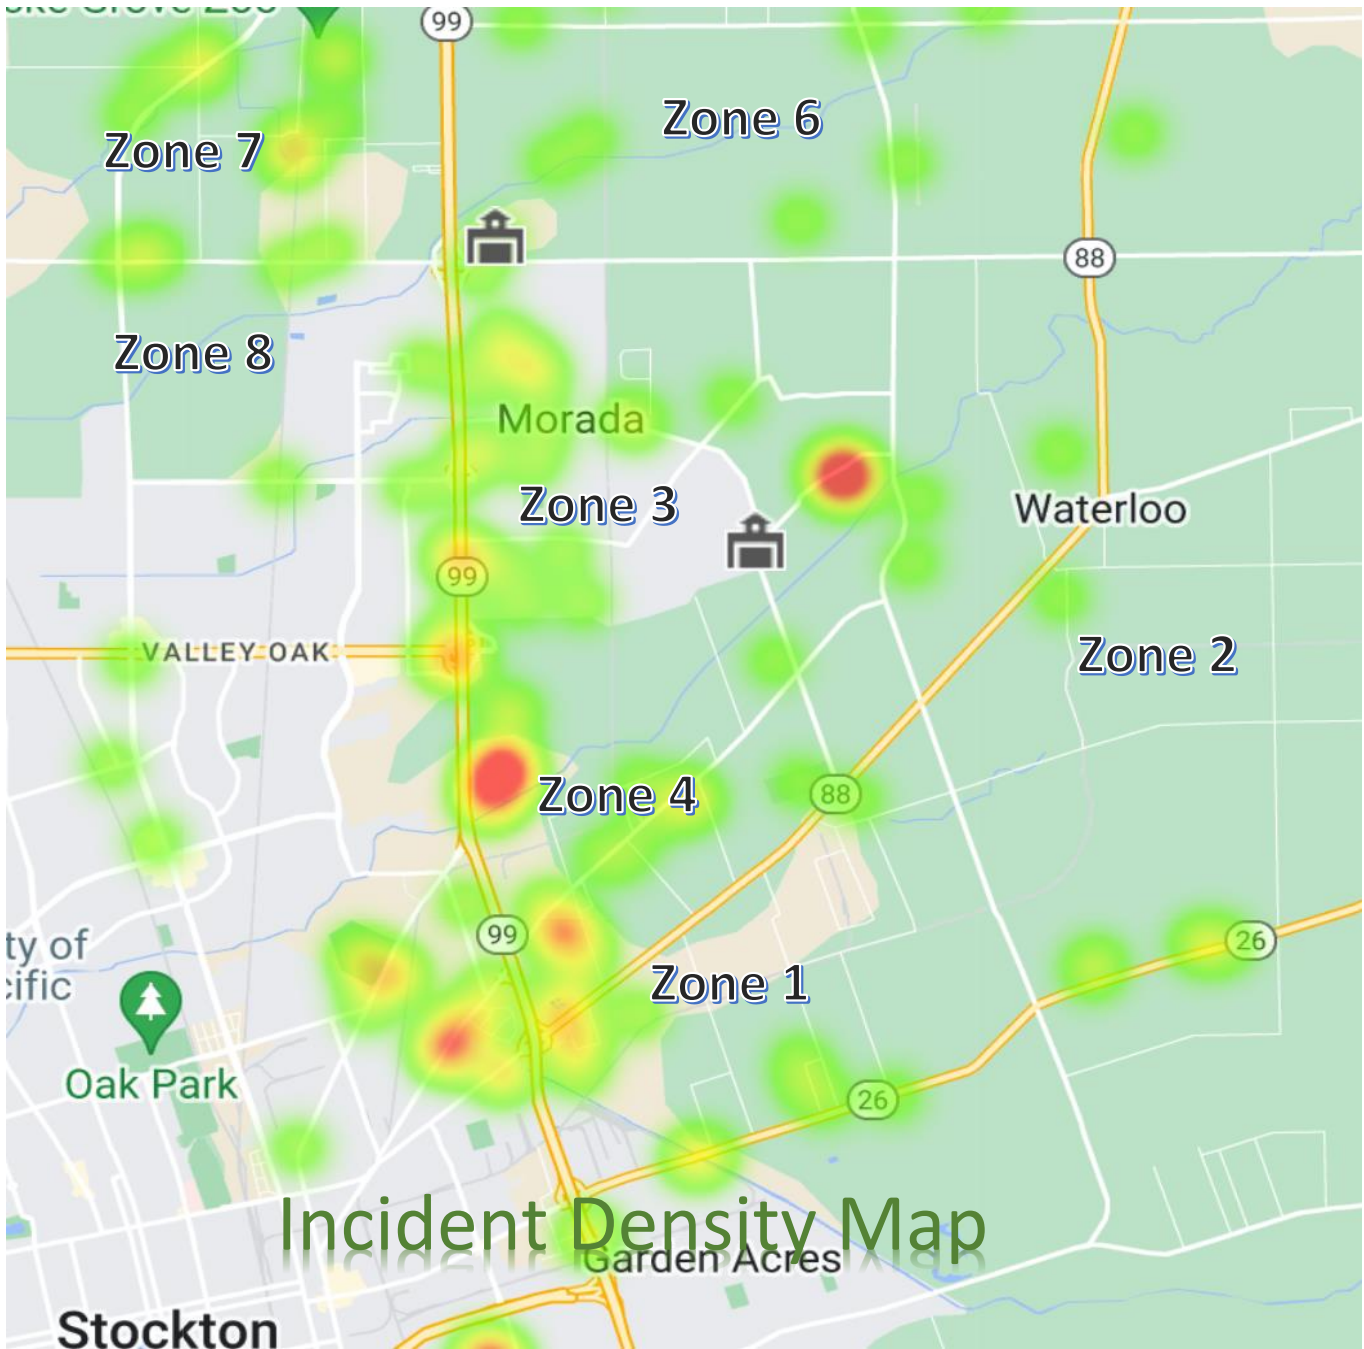

WATERLOO MORADA FIRE DISTRICT MONTHLY ACTIVITY REPORT

August
2022

Incident Density Map

Zone 1	27
Zone 2	12
Zone 3	42
Zone 4	46
Zone 6	19
Zone 7	19
Zone 8	